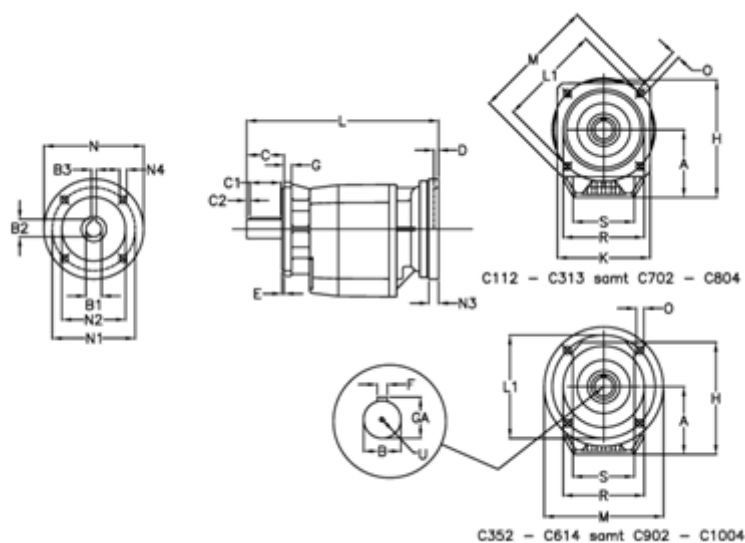

Article number: 40600800702455

Description: Helical gearbox
C802F-7-P160B5

Measures

A = 247.0	D = 6.0	L1 = 350	R = 320
B = 80	E = 5	M = 400	S = 300
B1 = 42	F = 22	N = 350	U = M20x42
B2 = 45.3	G = 20	N1 = 300	
B3 = 12	GA = 85.0	N2 = 250	
C = 140	H = 422.0	N3 = 23	
C1 = 110	K = 350	N4 = 18	
C2 = 15	L = 635.0	O = 18.0	